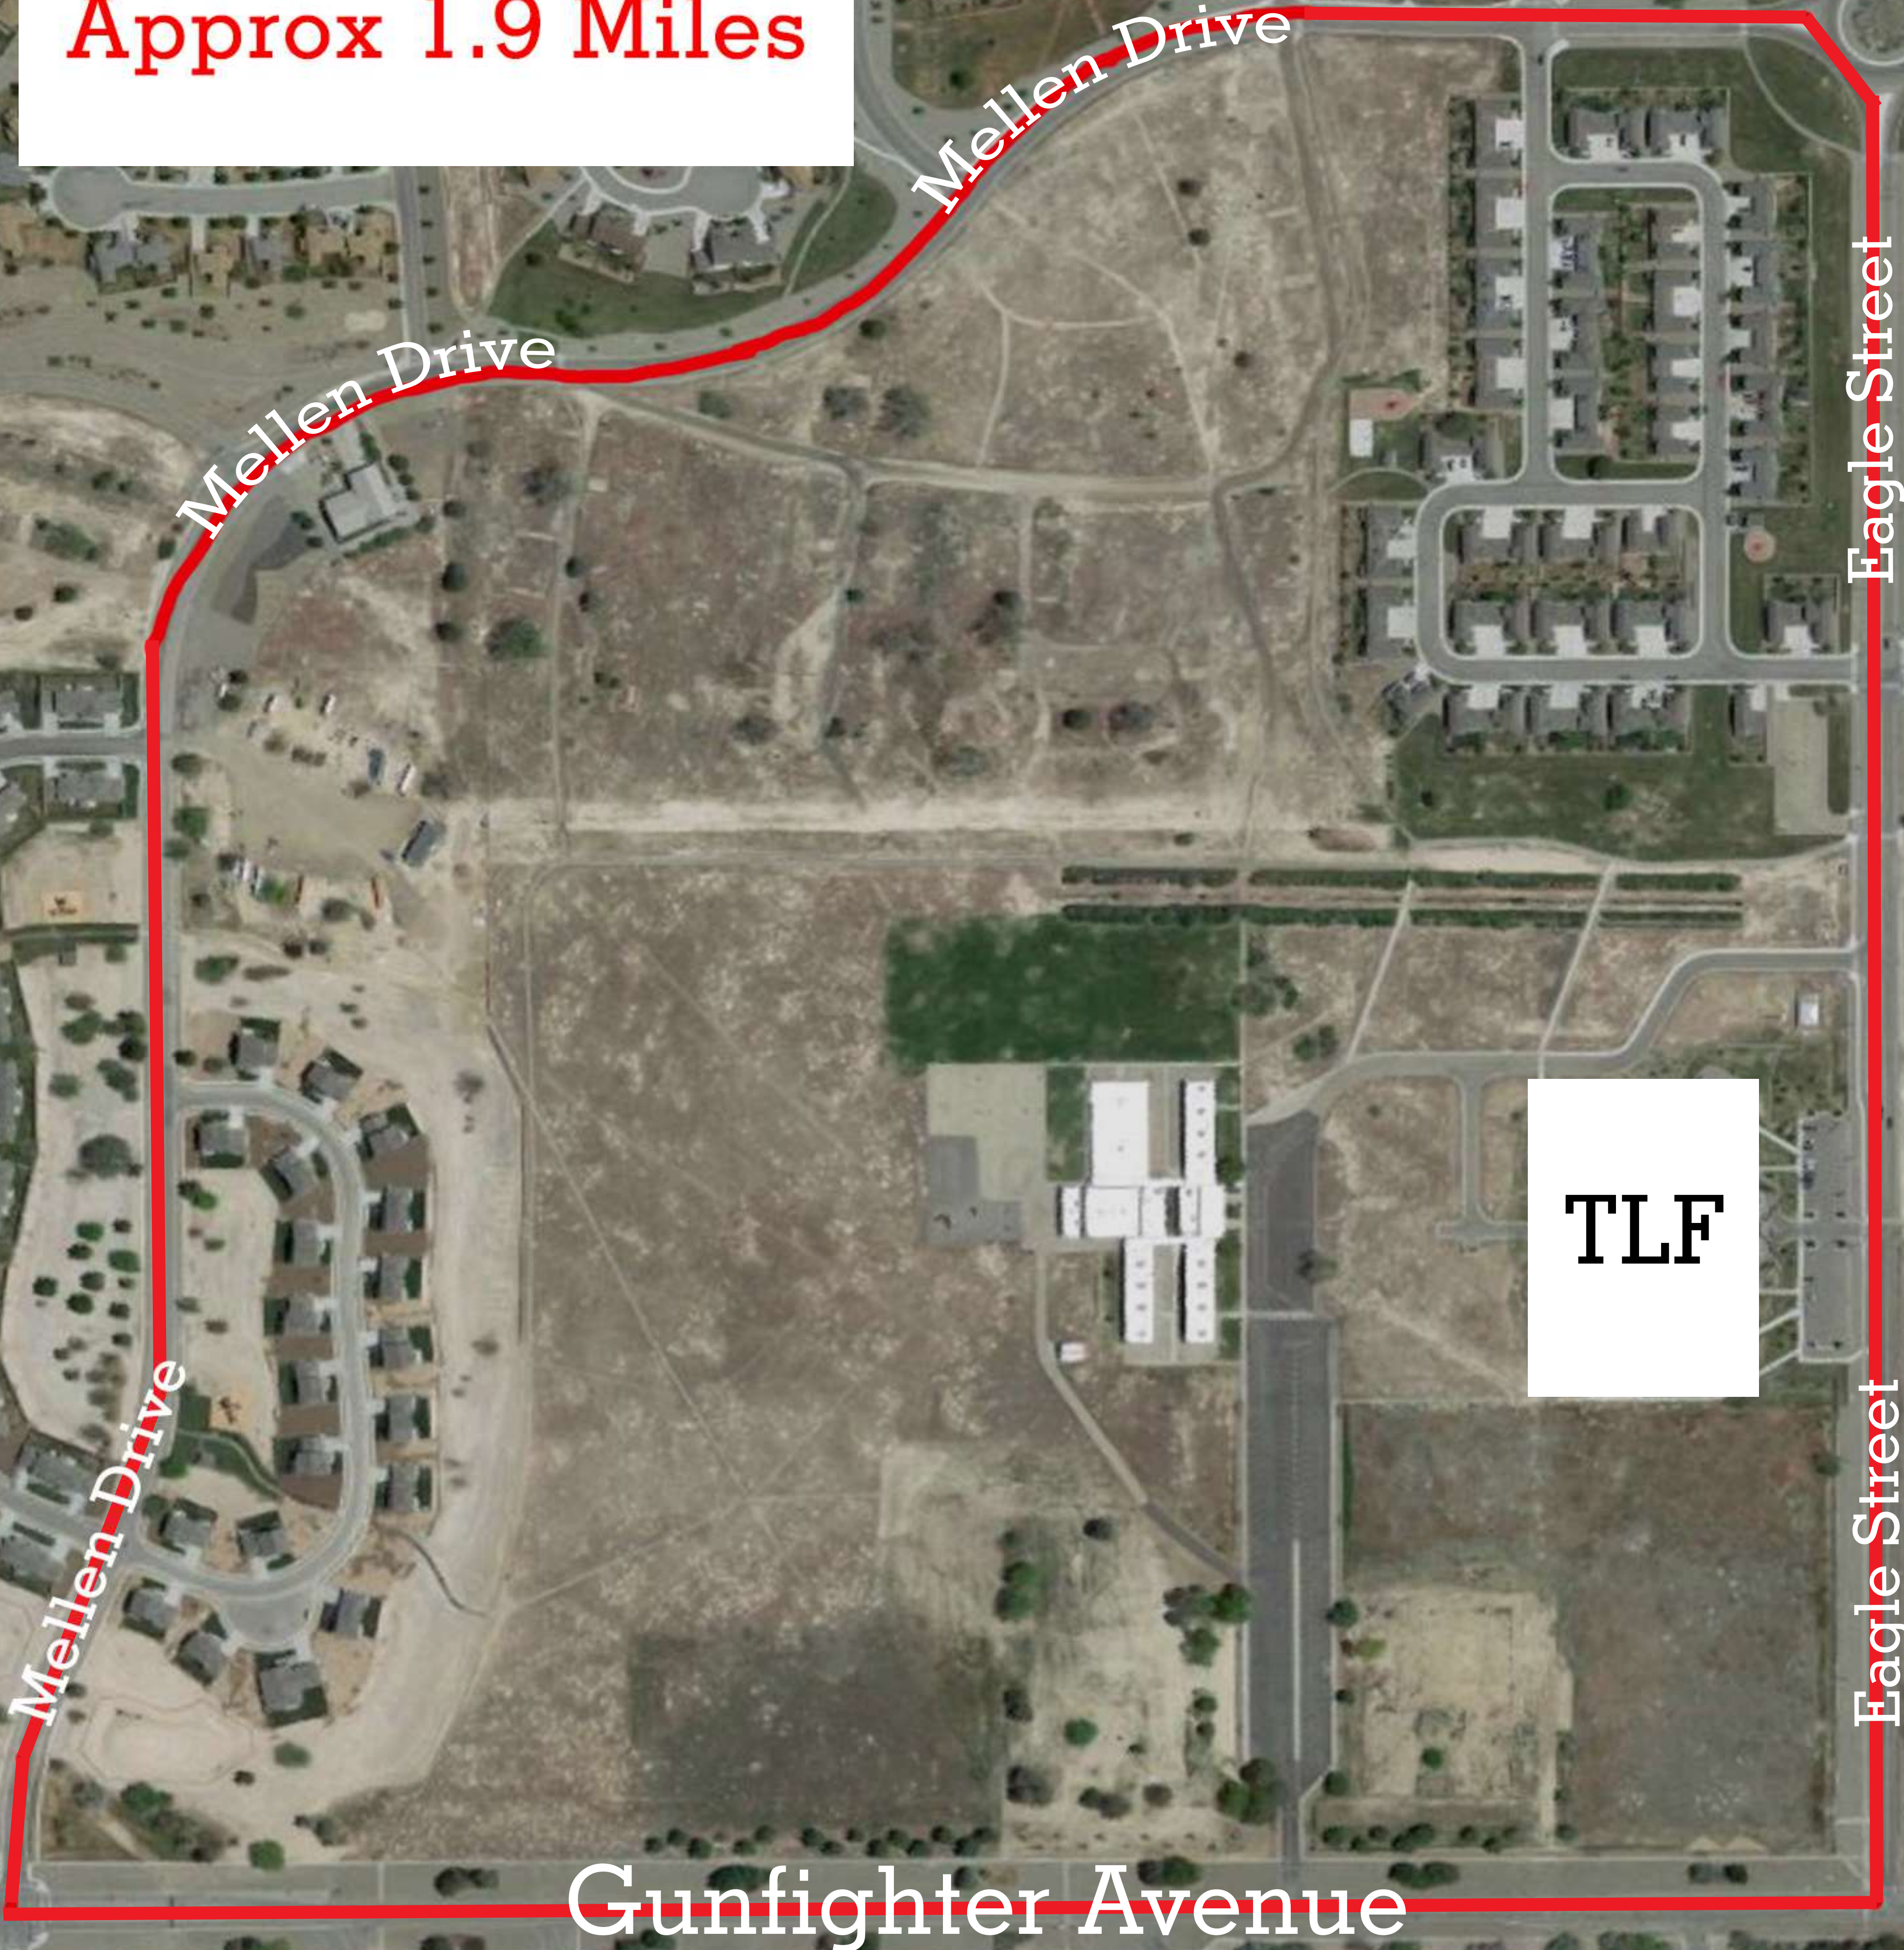

Running Path
Approx 1.9 Miles

TLF

BX

Commissary